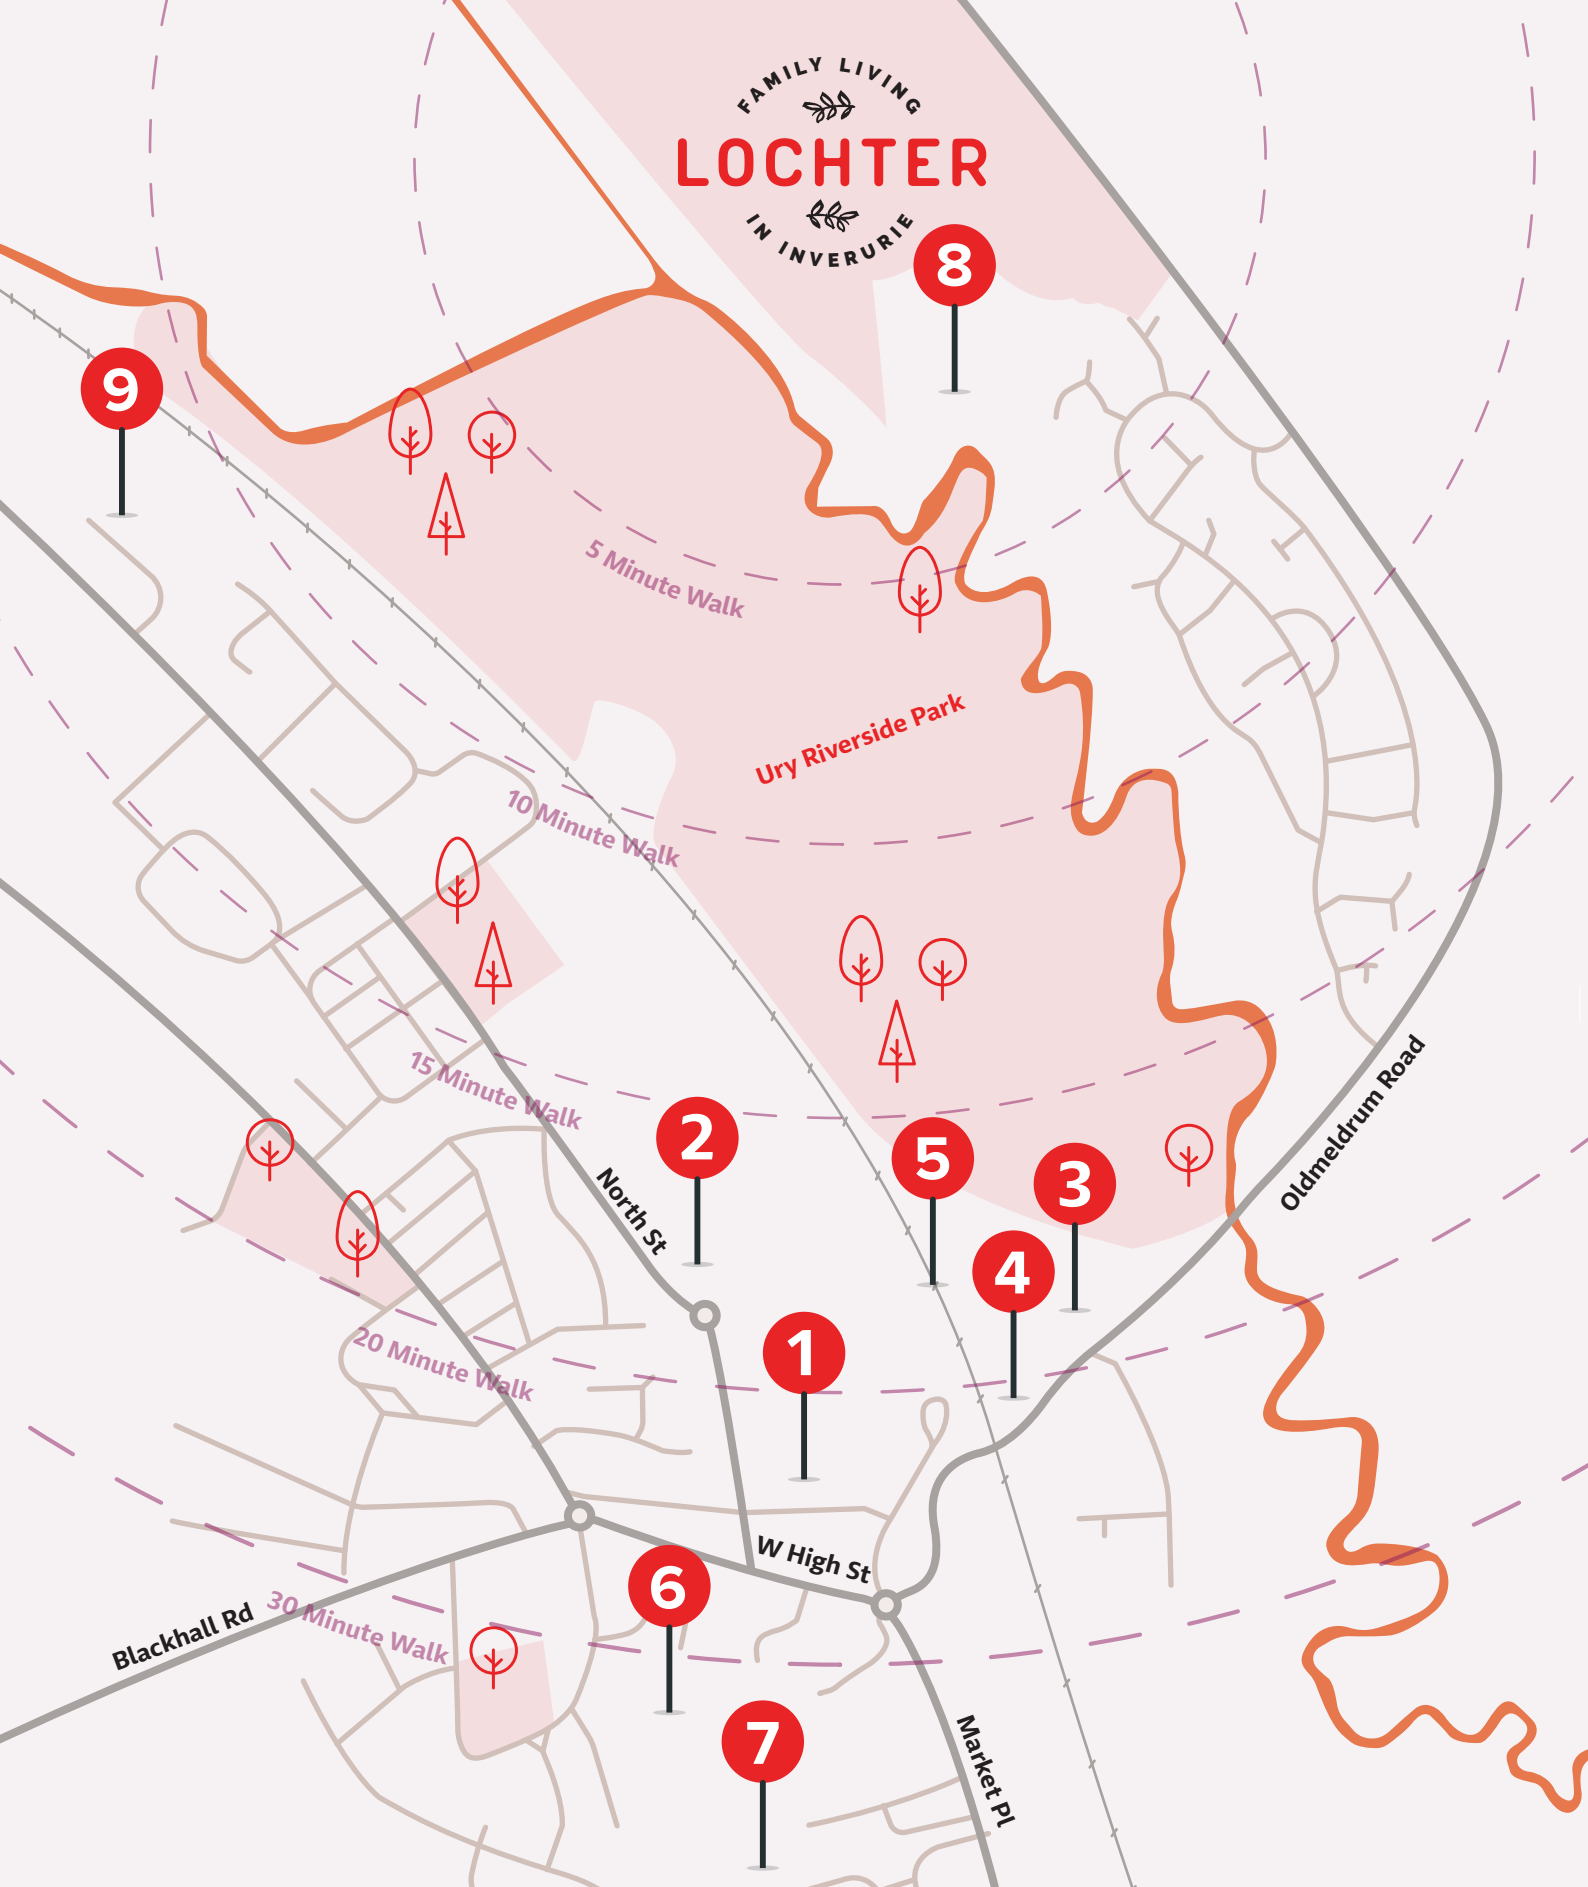

FAMILY LIVING
LOCHTER
IN INVERURIE

Local Shops

- 1 M&S
- 2 Tesco
- 3 Retail Park

Amenities

- 4 Garden Centre
- 5 Train Station
- 6 Swimming Pool

Schools

- 7 Inverurie Academy
- 8 Uryside Primary
- 9 Bowling Centre